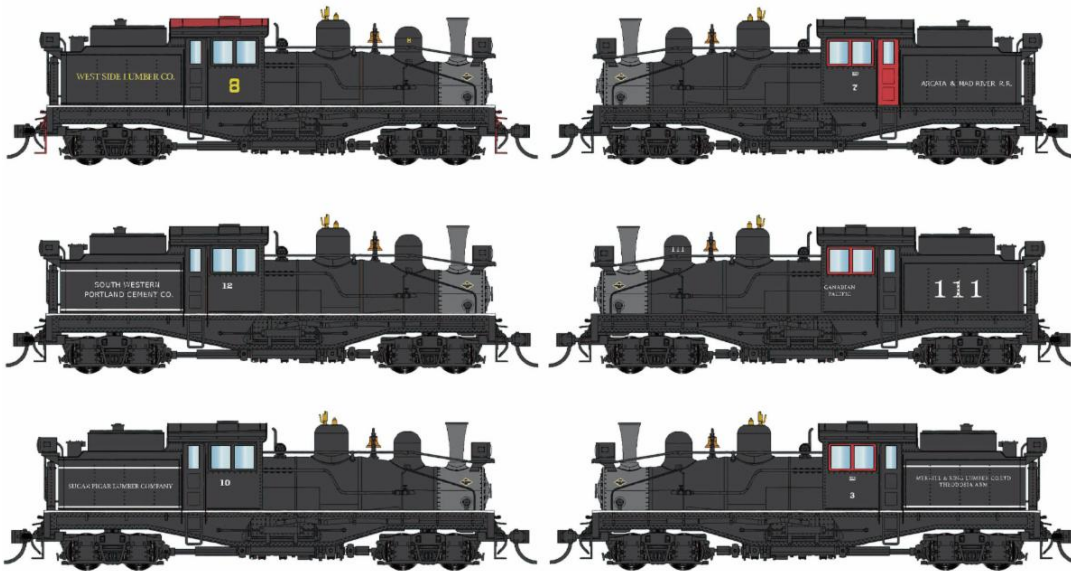

Logging trucks are here !!!

Greetings!

The logging trucks are here in all their glory. They will be available as just the truck, 3 logs or 6 logs.

The detail is beautiful and run so smoothly. The logs look like real logs, but are made from resin. They are priced at \$60.00 for the Skeletal truck, \$75.00 for the Skeletal truck and 3 logs, and \$75.00 for the Skeletal truck and 6 logs. Delivery is expected in late Fall or early Winter. This is subject to change.

Here we have the first EP sample for our two truck 50T Shay. As you can see all the detail is all there. The oil tank rear can be changed with a coal bunker. There will be two lights, directional front and back.